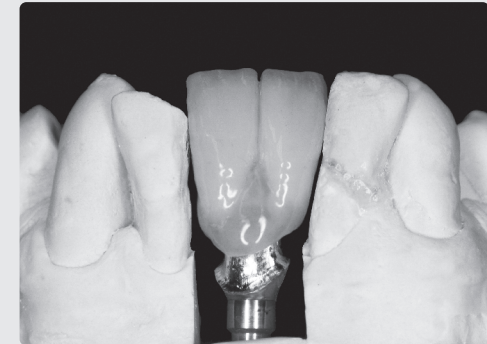

REMOVABLE

- Denture
- Partial
- Flipper

Shade Desired

Stump Shade

(Empress only)

Modified

Socket

Porcelain
Butt
Margin

PHONE

DELIVERY DATE _____

PATIENT NAME _____

Male Female Age _____

RESTORATION INSTRUCTIONS

WE KNOW IMPLANTS

Two zirconia posterior PIB's.

Esthetic result from a challenging case.