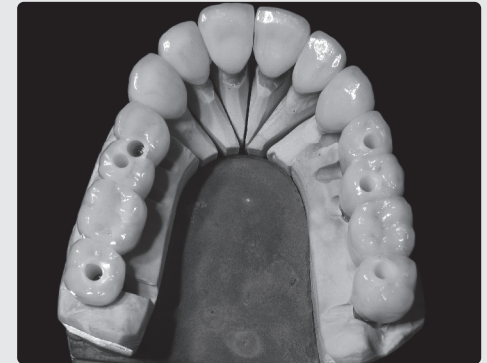

REMOVABLE

- Denture
- Partial
- Flipper

Shade Desired

Stump Shade

(Empress only)

Modified

Socket

Porcelain
Butt
Margin

PHONE

DELIVERY DATE _____

PATIENT NAME _____

Male Female Age _____

RESTORATION INSTRUCTIONS

WE KNOW IMPLANTS

Two zirconia posterior PIB's.

Esthetic result from a challenging case.

High breed implant titanium bar.

**CALL PDA TODAY TO PLAN
YOUR NEXT IMPLANT CASE**

WWW.PDACOLORADO.COM