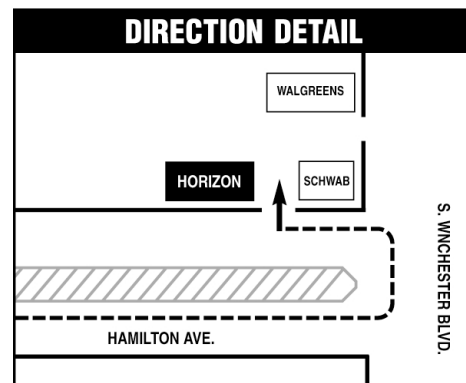

Directions

50 E. Hamilton • Suite 100 • Campbell

Ph: 408.374.2020 • Fax: 408.374.2022

FROM SANTA CRUZ AREA

Head North on CA-17 (signs for San Jose)
Take EXIT 25 toward Hamilton Ave
Turn LEFT at Creekside Way
Turn LEFT at E Hamilton Ave
At Winchester Blvd, make a U-TURN
and enter first driveway on the right
Horizon is inside the 2-story bldg to the left

FROM SAN FRANCISCO/PENINSULA

Take I-280 South toward San Jose
Merge onto CA-17 South toward Santa Cruz
Take the Hamilton Ave exit - EXIT 25
Keep RIGHT at the fork to go on E Hamilton Ave
At Winchester Blvd, make a U-TURN
and enter first driveway on the right
Horizon is inside the 2-story bldg to the left

FROM THE EAST BAY

Take I-880 South toward San Jose
I-880 South becomes CA-17 South
Take the Hamilton Ave exit- EXIT 25
Keep RIGHT at the fork to go on E Hamilton
At Winchester Blvd, make a U-TURN
and enter first driveway on the right
Horizon is inside the 2-story bldg to the left