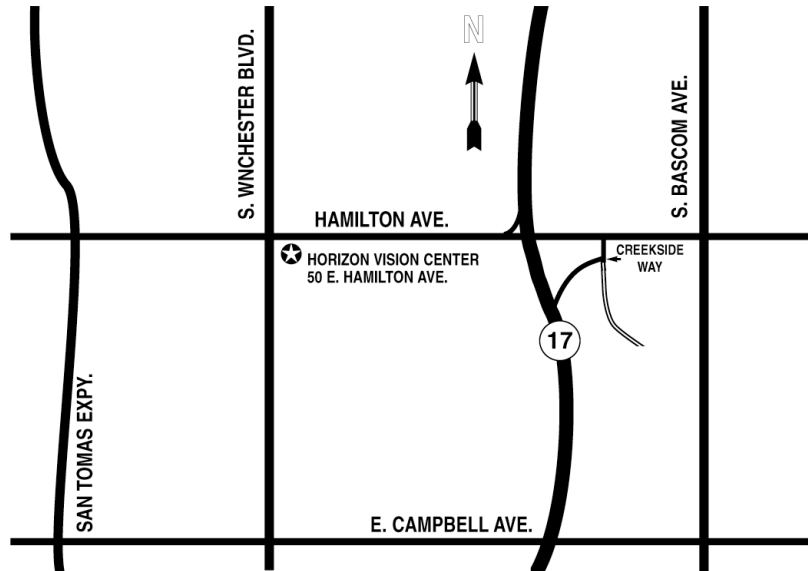

Directions

50 E. Hamilton • Suite 100 • Campbell

Ph: 408.374.2020 • Fax: 408.374.2022

FROM SANTA CRUZ AREA

Head North on CA-17 (signs for San Jose)
Take EXIT 25 toward Hamilton Ave
Turn LEFT at Creekside Way
Turn LEFT at E Hamilton Ave
At Winchester Blvd, make a U-TURN
and enter first driveway on the right
Horizon is inside the 2-story bldg to the left

FROM SAN FRANCISCO/PENINSULA

Take I-280 South toward San Jose
Merge onto CA-17 South toward Santa Cruz
Take the Hamilton Ave exit - EXIT 25
Keep RIGHT at the fork to go on E Hamilton Ave
At Winchester Blvd, make a U-TURN
and enter first driveway on the right
Horizon is inside the 2-story bldg to the left

FROM THE EAST BAY

Take I-880 South toward San Jose
I-880 South becomes CA-17 South
Take the Hamilton Ave exit- EXIT 25
Keep RIGHT at the fork to go on E Hamilton
At Winchester Blvd, make a U-TURN
and enter first driveway on the right
Horizon is inside the 2-story bldg to the left