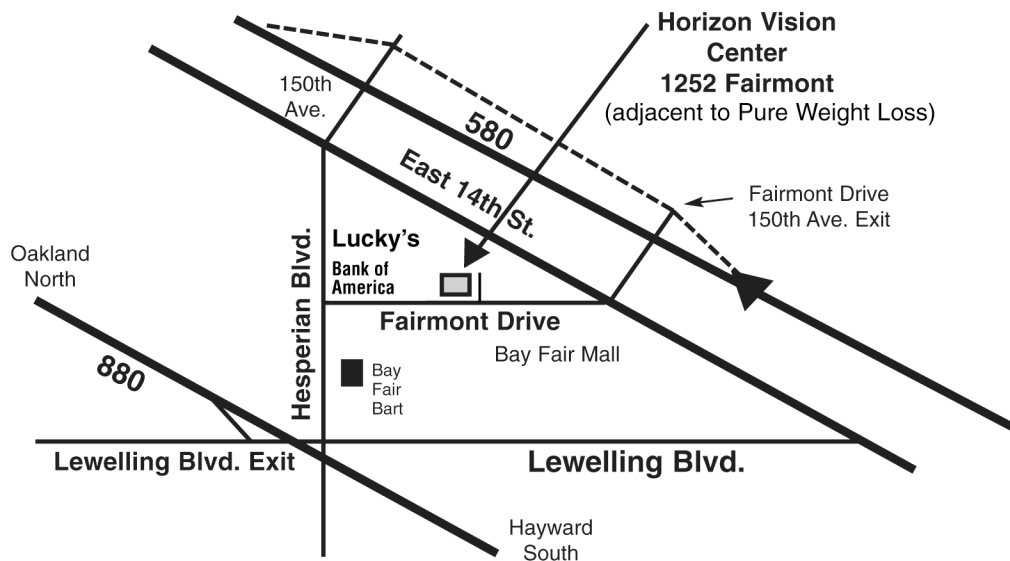

### FROM SAN FRANCISCO

Bay Bridge to Hwy. 580 East (toward Hayward). Exit 150th Ave. in San Leandro proceed through light to next light - Fairmont. Right on Fairmont. Cross East 14th Street. Proceed to the next light - Bay View Drive - entering Lucky's Shopping Center. Take the first left after you have entered the parking lot. Horizon is to your left, adjacent to the Pure Weight Loss Center which fronts Fairmont Drive.

### FROM LIVERMORE

Hwy. 580 West. Exit Fairmont Drive in San Leandro. At first light turn left onto Fairmont, cross East 14th, right at the next light - Bay View Drive - entering Lucky's Shopping Center. Take the first left after you have entered the parking lot. Horizon is to your left, adjacent to the Pure Weight Loss Center which fronts Fairmont Drive.

### FROM FREMONT

Hwy. 880 North to San Leandro. Exit Hesperian Blvd. North on Hesperian to Fairmont Drive. Right onto Fairmont. Proceed to the first light - Bay View Drive - entering Lucky's Shopping Center, turn left. Take the first left after you have entered the parking lot. Horizon is to your left, adjacent to the Pure Weight Loss Center which fronts Fairmont Drive.

### FROM WALNUT CREEK

Hwy. 24 West through Caldecott Tunnel. South on Hwy. 13 (Warren Freeway) to Hwy. 580 East. Exit 150th Ave. proceed through light to next light - Fairmont. Right on Fairmont. Cross East 14th Street. Proceed to the next light - Bay View Drive - entering Lucky's Shopping Center. Take the first left after you have entered the parking lot. Horizon is to your left, adjacent to the Pure Weight Loss Center which fronts Fairmont Drive.