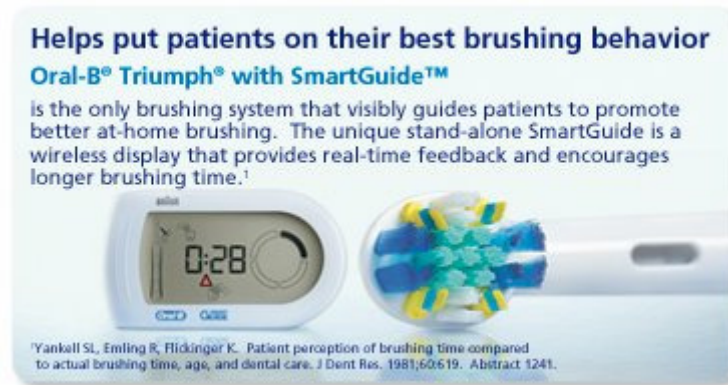

Pulsating Toothbrush

Oral-B Triumph with Wireless SmartGuide Electric Toothbrush

The Oral-B ProfessionalCare 9900 Series features the most advanced power toothbrush ever created. With wireless remote display designed to provide while-you-brush feedback to promote good brushing habits and help you brush for the recommended 2 minutes twice daily. The combination of highspeed pulsations and the oscillating rotating technology pioneered by Oral-B has been shown to reduce plaque and gingivitis more effectively than a manual toothbrush.

Clinically Proven Benefits

- Use an Oral-B ProfessionalCare 9900 Series toothbrush twice daily to:
- + Improve the health of your gums by reversing the effects of gingivitis¹
 - + Help prevent gum disease¹
 - + Help prevent the buildup of tartar³
 - + Naturally whiten teeth by removing coffee, tea, and tobacco stains³

Product Features

3D Excel Brushing Action: With two simultaneous brushing motions, the Oral-B ProfessionalCare 9900 Series cleans deep and removes significantly more plaque than a manual toothbrush.¹

Pulsations: The brushhead moves in-and-out 40,000 times per minute reaching deep to loosen plaque. At over 660 movements per second, it's the fastest pulsating toothbrush in the world!