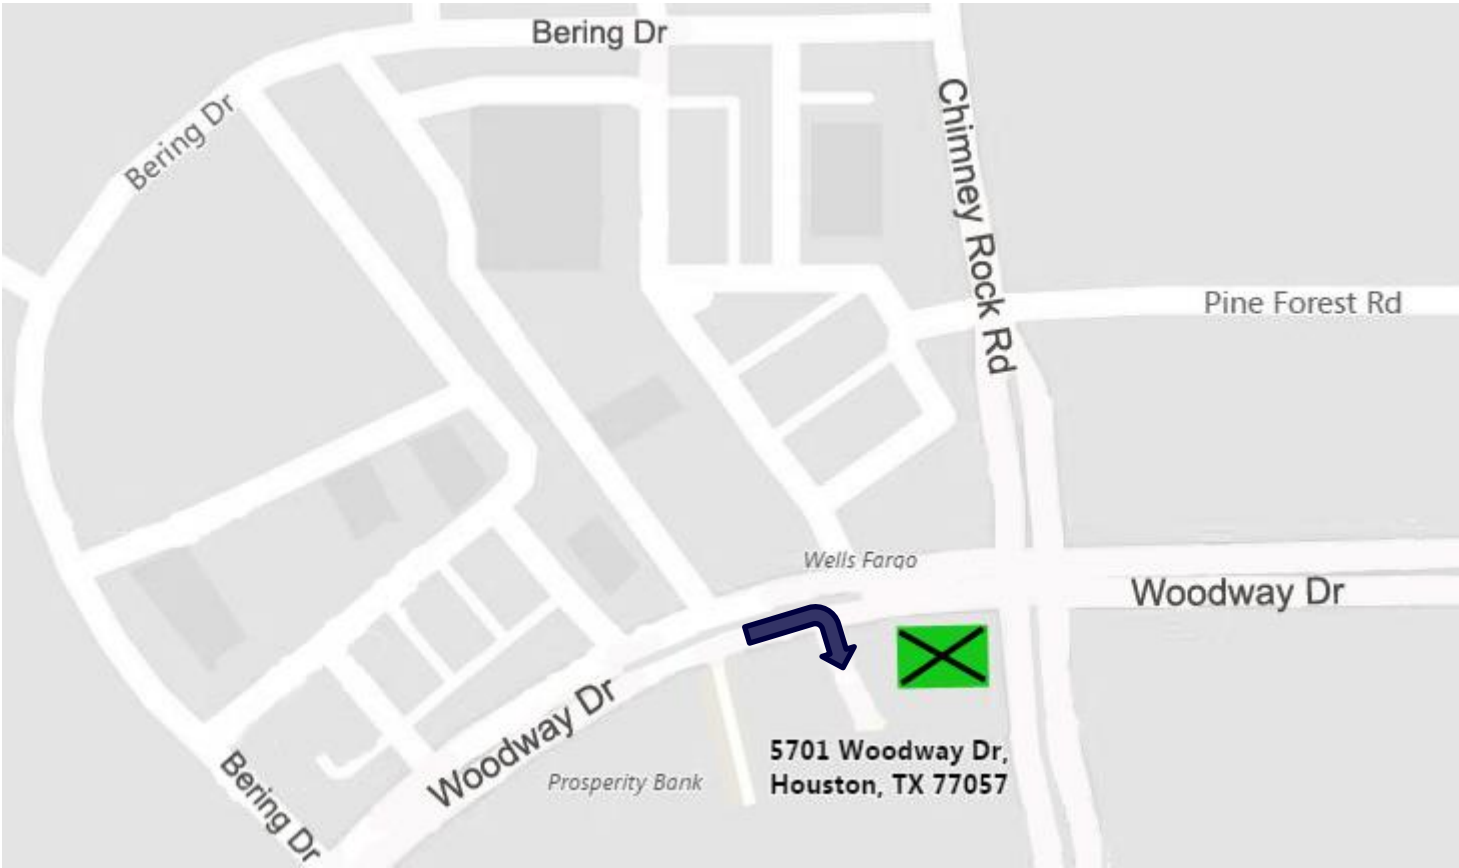

**Offices of
Dr. Donald C. Ruthven, Jr., DDS
5701 Woodway Dr., Suite 250, Houston, TX 77057
713-622-6068**

Directions

NOTE: There is a divider in the road blocking left turns into the parking area on Woodway, so you must be headed east on Woodway to enter the parking ramp.

Heading west on Woodway:

You will need to turn right onto Chimney Rock off of Woodway, then left on Bering (the 1st light), then left on Woodway. The parking ramp will be the second turn-in after Prosperity Bank on the right.

Heading East on Woodway:

Go past Bering Dr. and look for Prosperity Bank on your right. The parking ramp will be the second turn-in after Prosperity Bank on the right.

From Chimney Rock:

From either direction turn onto Bering Dr., then left on Woodway. The parking ramp will be the second turn-in after Prosperity Bank on the right.