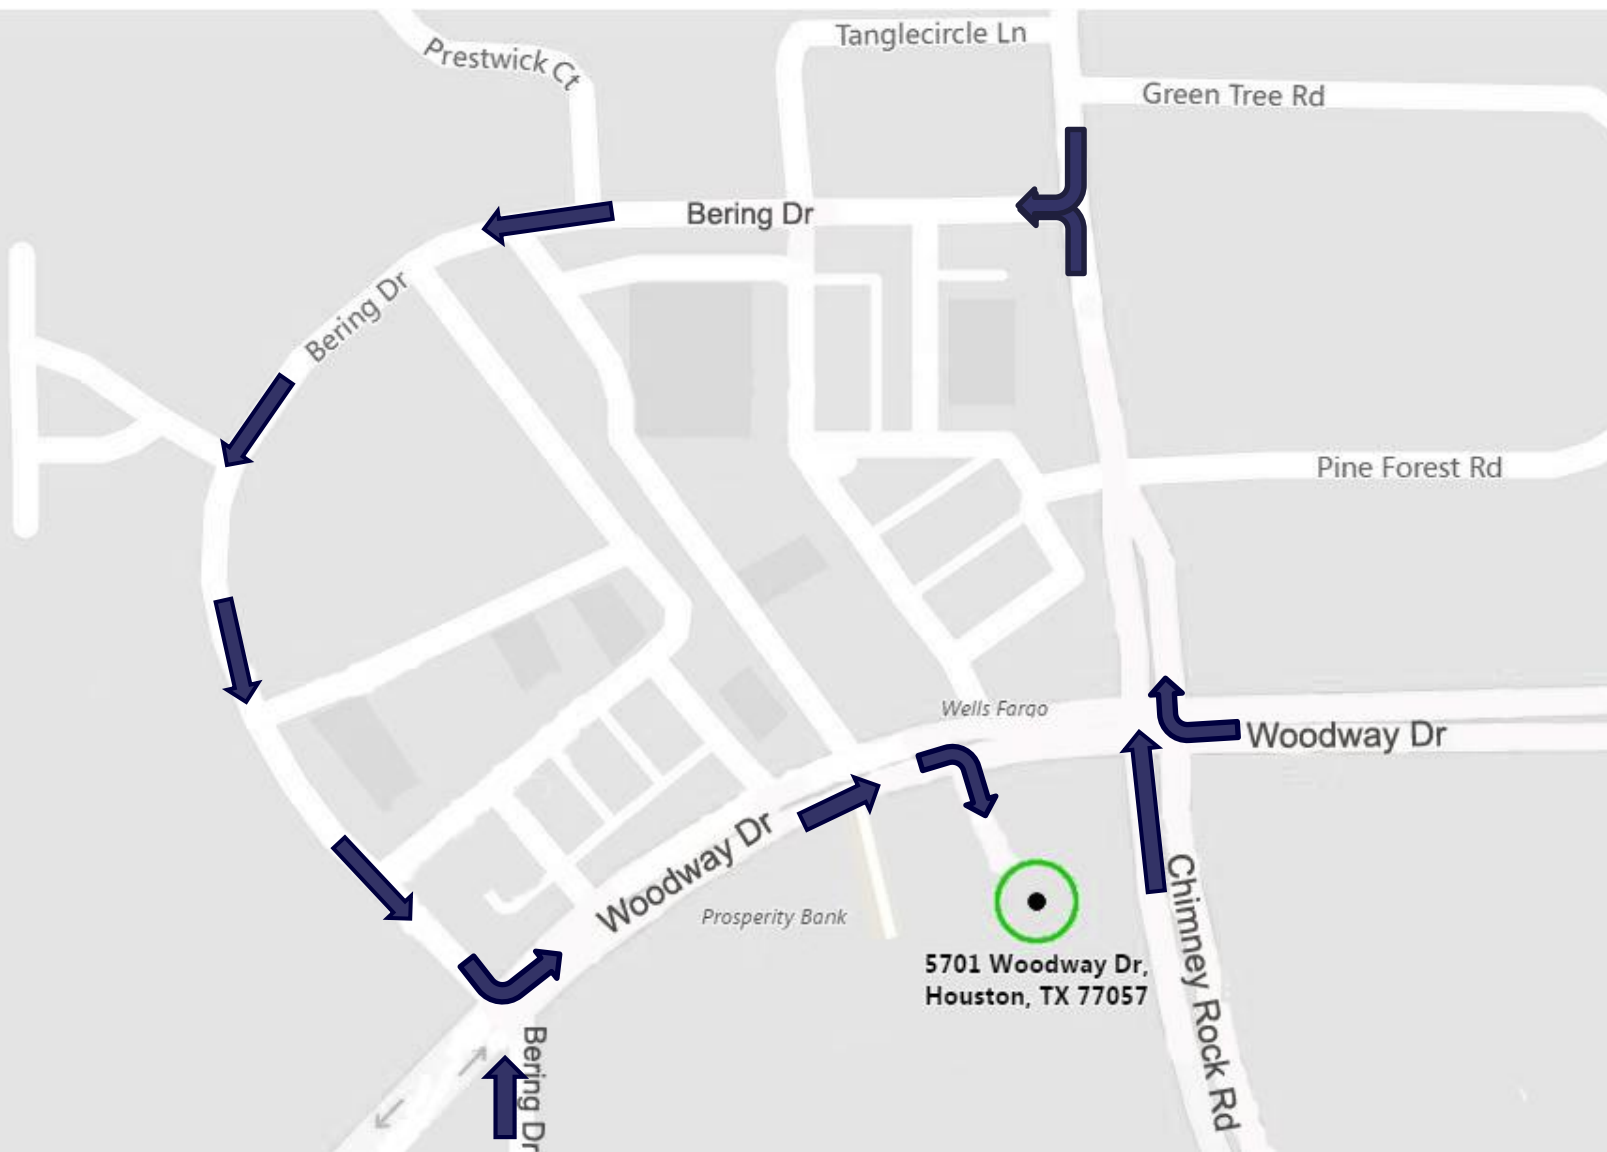

**Offices of
Dr. Donald C. Ruthven, Jr., DDS
5701 Woodway Dr., Suite 250, Houston, TX 77057
713-622-6068**

Directions

NOTE: There is a divider in the road blocking left turns into the parking area on Woodway, so you must be headed east on Woodway to enter the parking ramp.

Heading west on Woodway:

You will need to turn right onto Chimney Rock off of Woodway, then left on Bering (the 1st light), then left on Woodway. The parking ramp will be the second turn-in after Prosperity Bank on the right.

Heading East on Woodway:

Go past Bering Dr. and look for Prosperity Bank on your right. The parking ramp will be the second turn-in after Prosperity Bank on the right.

From Chimney Rock:

From either direction turn onto Bering Dr., then left on Woodway. The parking ramp will be the second turn-in after Prosperity Bank on the right.

Bering Dr

Bering Dr

Chimney Rock Rd

Pine Forest Rd

Wells Fargo

Woodway Dr

Bering Dr

Woodway Dr